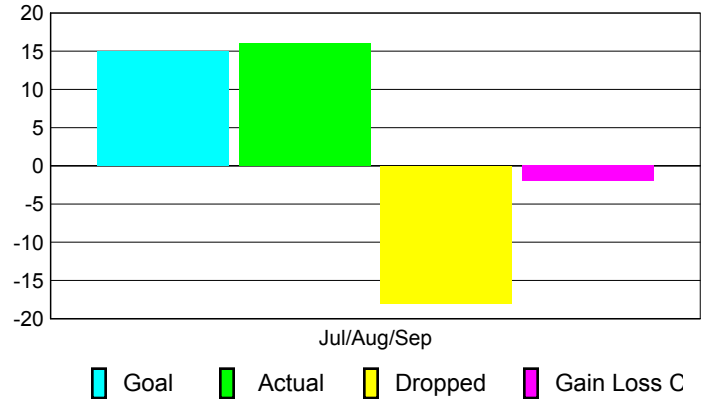

Membership Results 2010-2011

Goal, New, Dropped, Gain/Loss